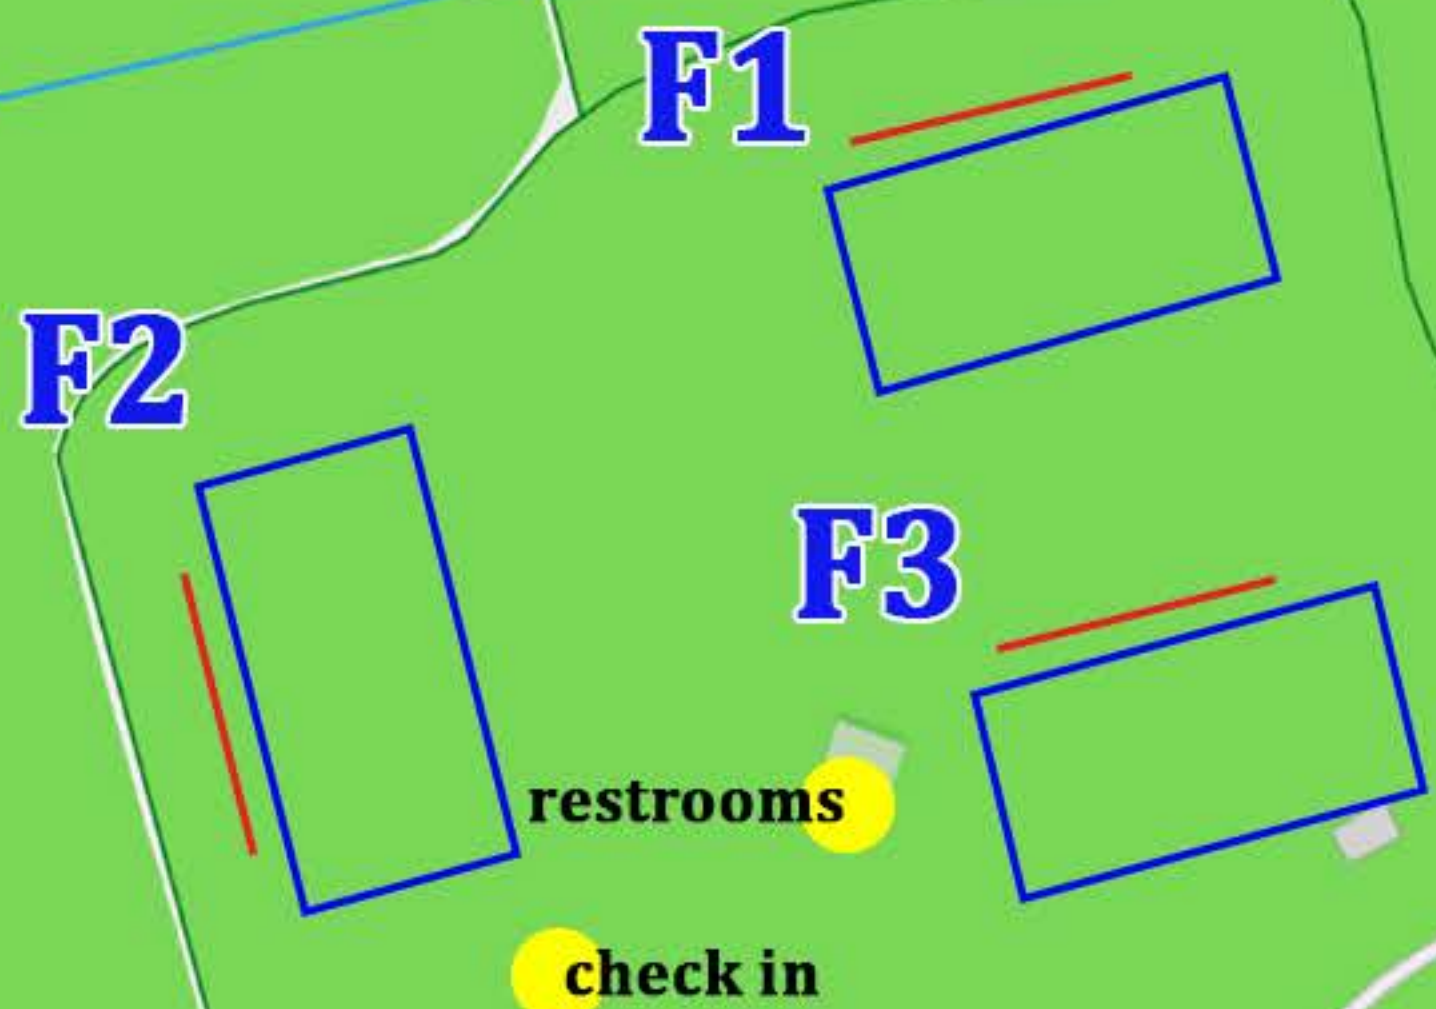

# Fountain Valley Sports Park

**Mile Square Park**  
Located adjacent to sports park east with \$5 parking entrance off Euclid Street or park along curb for free  
→  
Not really within walking distance of here

**HOME TEAM GATHERS NORTH AND WEST SIDES OF FIELDS**

# Mile Square Park County of Orange

**FV Sports Park**  
Located adjacent to Mile Square Park is west of this location, off Brookhurst and has free parking  
←  
Not really within walking distance of here

Parking inside Mile Square Park is \$5  
(You cannot come in and out for one fee)

Free Parking Along Warner

Free Parking Along Warner

Warner Ave

Warner Ave

Warner Ave