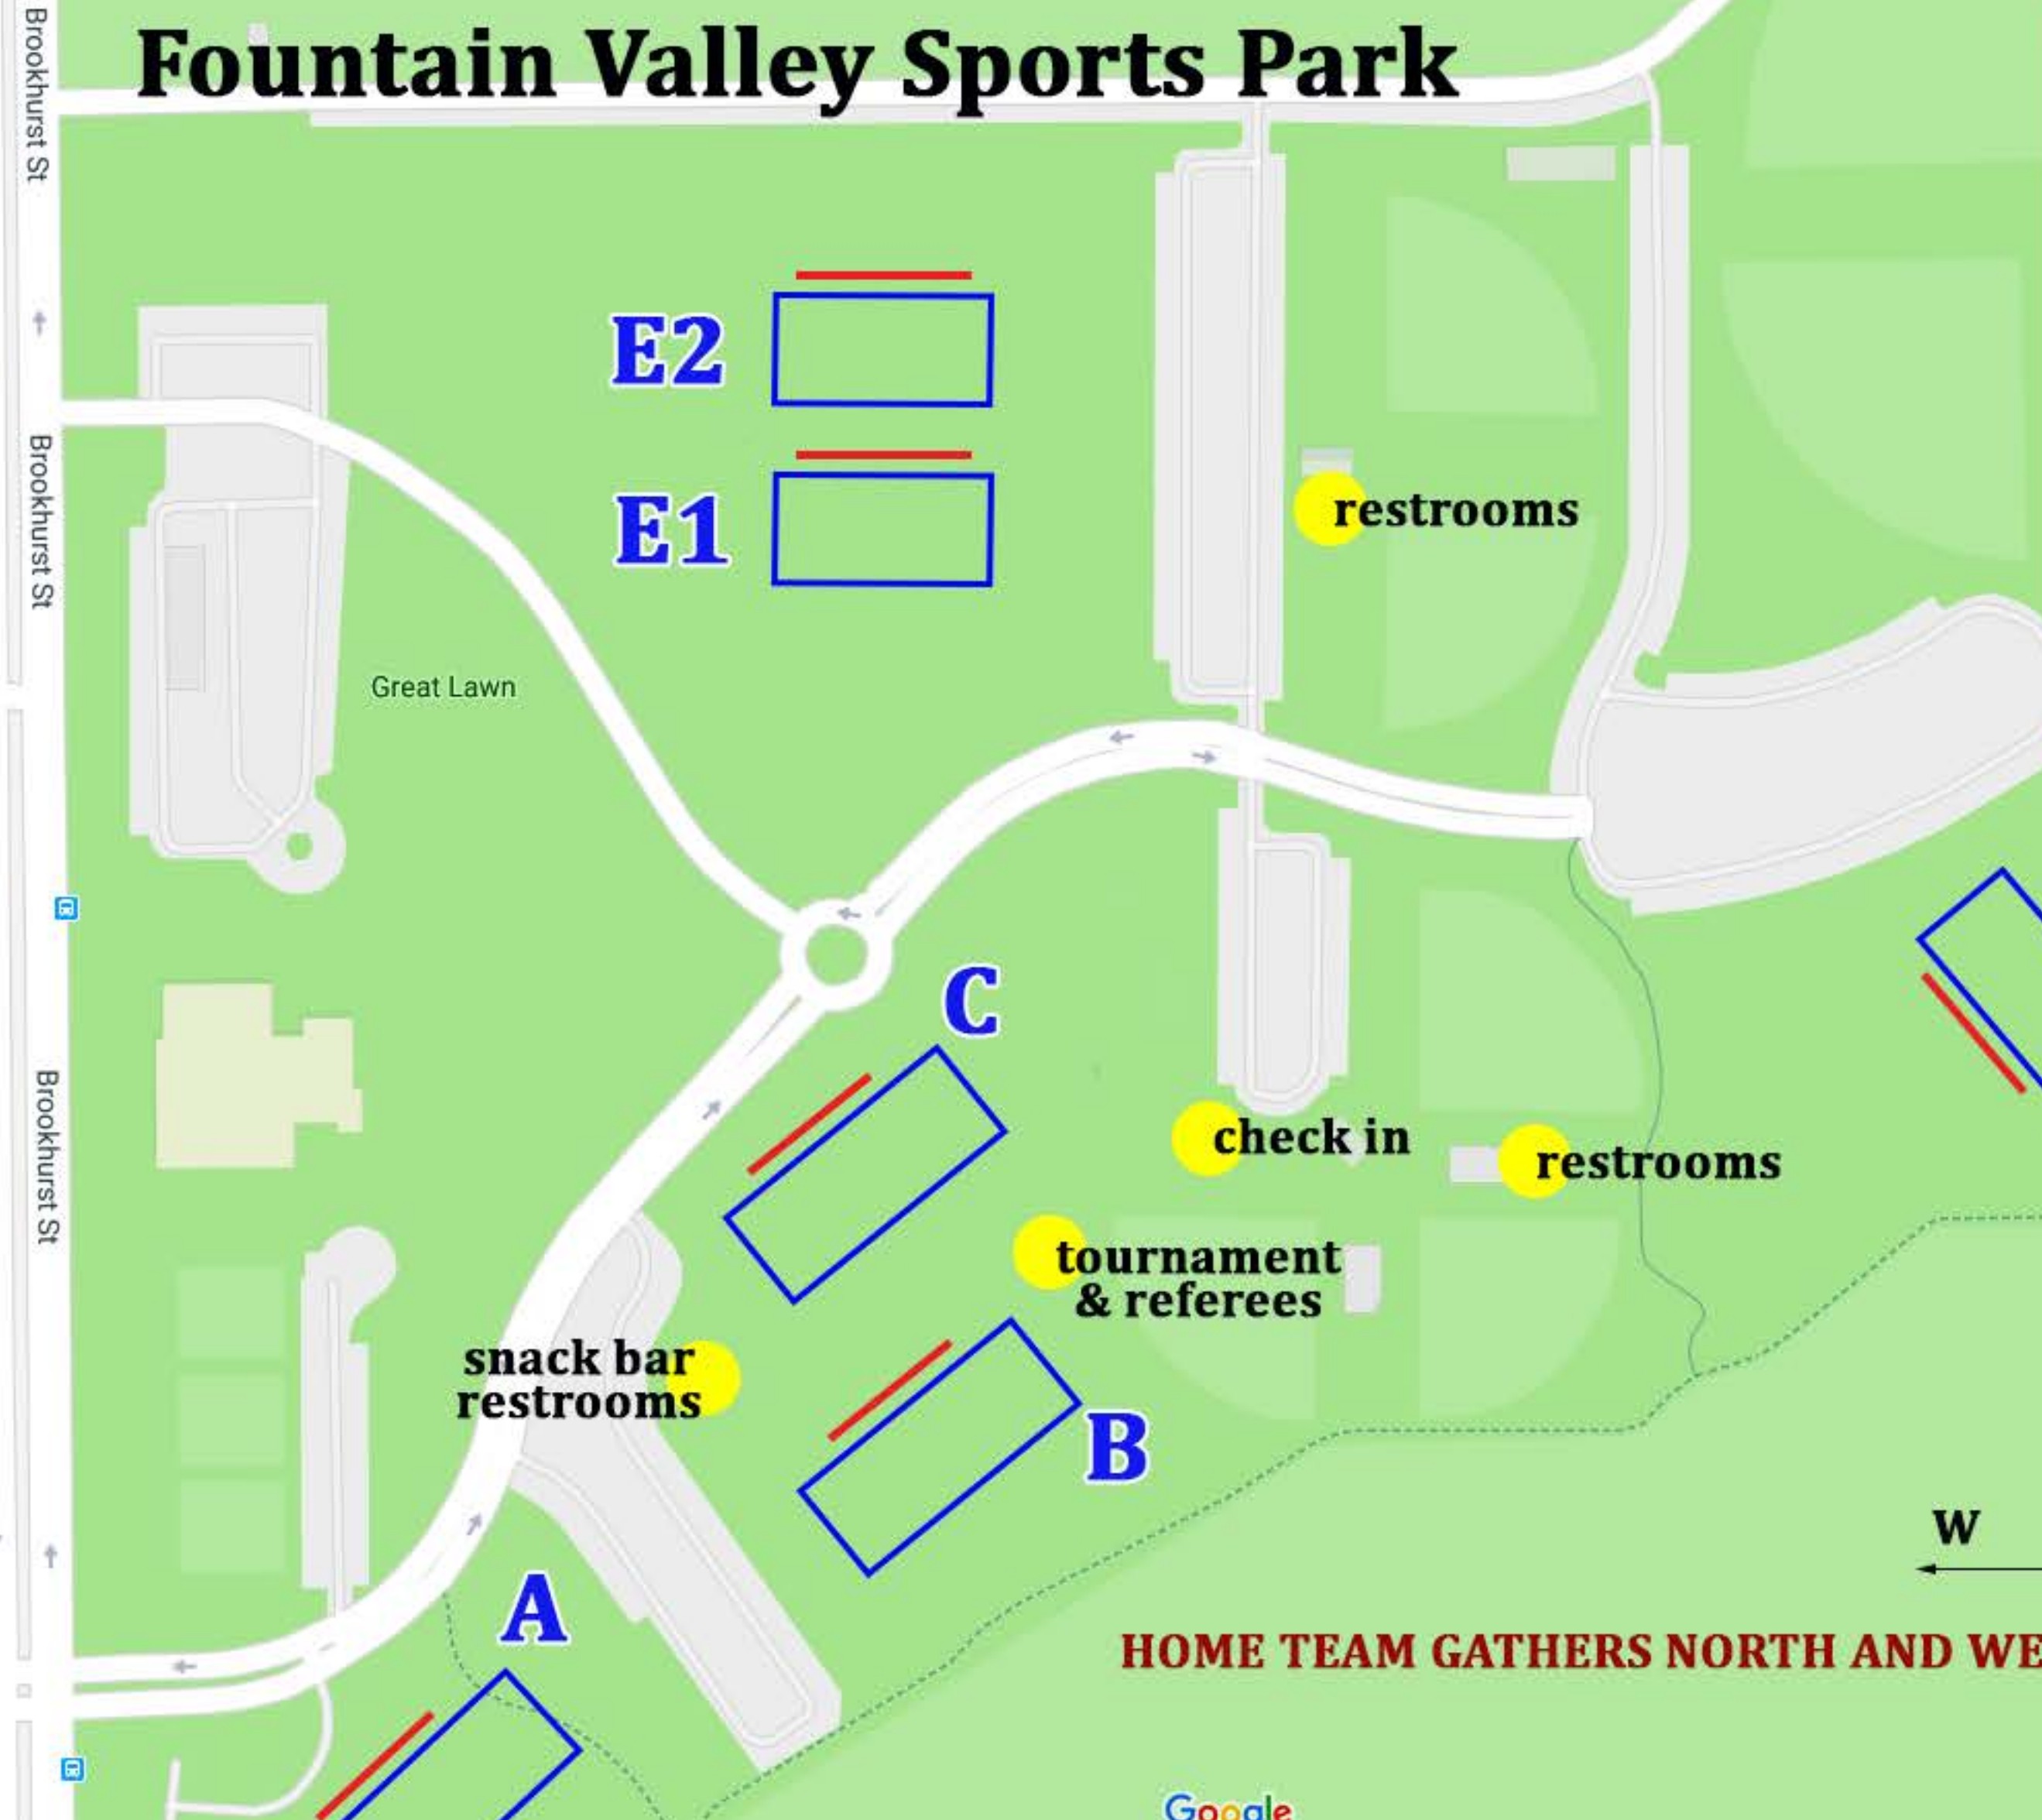

# Fountain Valley Sports Park

**Mile Square Park**  
Located adjacent to sports park east with \$5 parking entrance off Euclid Street or park along curb for free  
→  
Not really within walking distance of here

**HOME TEAM GATHERS NORTH AND WEST SIDES OF FIELDS**

# Mile Square Park County of Orange

**FV Sports Park**  
Located adjacent to Mile Square Park is west of this location, off Brookhurst and has free parking  
←  
Not really within walking distance of here

Parking inside Mile Square Park is \$5  
(You cannot come in and out for one fee)

Free Parking Along Warner

Free Parking Along Warner

Warner Ave

Warner Ave

Warner Ave